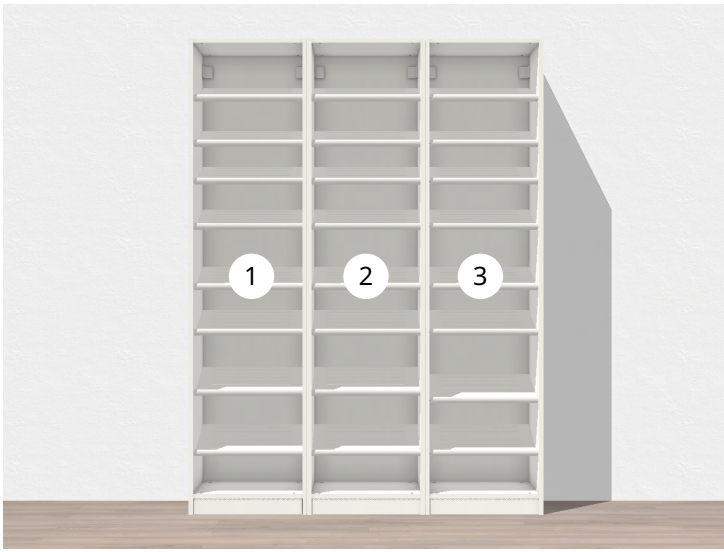

KOMPLEMENT

Shoe shelf, Width: 18 1/8 ", Frame, width: 19 5/8 ", Depth: 13 5/8 ", Height: 1 7/8 ", Frame, depth: 13 3/4 ", Max. load: 18 lb

\$15.00

602.572.57

24x

\$360.00

Important to know

This furniture must be secured to the wall with the enclosed wall anchoring device.

Different wall materials require different types of fasteners. Use fasteners suitable for the walls in your home.

Two people are needed to assemble this furniture.

The frame can be assembled in an upright position if your ceiling height is a minimum of 79½". Follow the assembly instructions in the package.