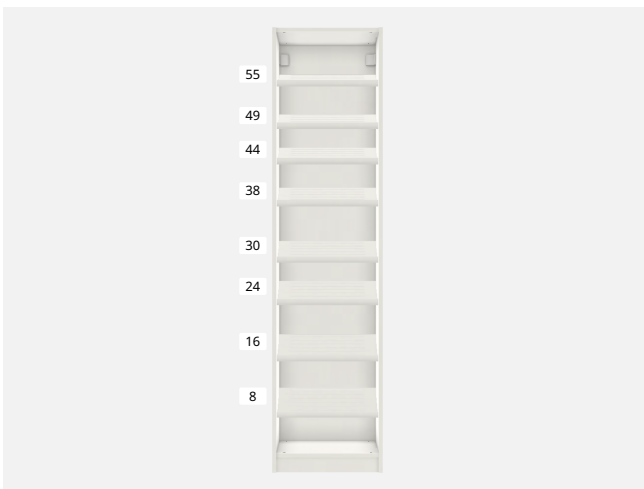

🔧 Frame 2 60214569, PAX Wardrobe Frame

Hole	Article Number
55 KOMPLEMENT Shoe Shelf	602.572.57
49 KOMPLEMENT Shoe Shelf	602.572.57
44 KOMPLEMENT Shoe Shelf	602.572.57
38 KOMPLEMENT Shoe Shelf	602.572.57
30 KOMPLEMENT Shoe Shelf	602.572.57
24 KOMPLEMENT Shoe Shelf	602.572.57
16 KOMPLEMENT Shoe Shelf	602.572.57
8 KOMPLEMENT Shoe Shelf	602.572.57